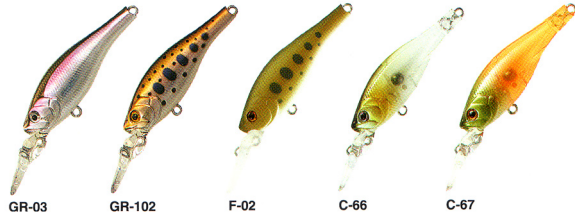

Kangoku Series

"For the 'go to' lure"

These series are born to master "area fishing". SHAD 45SP is shaped and swims fish alike. It attracts fishes which are in feeding mode. It is effective to have short posing using suspend character and make a short jump by light twitching too. VIB 40S can be used to search all the ranges by changing retrieving speed and rod angle. "Tight and live vibration" and "one-knock sound of moulded weight" can attract fishes which are less active. These series are quite effective for fishes in natural river as well as ocean.

Kangoku SHAD 45

Code: KS40SP

Style: Suspending

Size: 45mm

Weight: 3.5g

Action: Tight Wobble

Diving Depth: 1.2m

Colours Available:

GR03, GR102, F02, C66, C67

Kangoku Shad

Colour Range:

(Not actual models shown, indicative of colours only)

Kangoku VIB 40

Code: KV40

Style: Sinking

Size: 40mm

Weight: 4.3g

Action: Tight Wobble

Colours Available:

GR03, GR102, F02, C66, C67

Kangoku Vib

Colour Range:

(Not actual models shown, indicative of colours only)