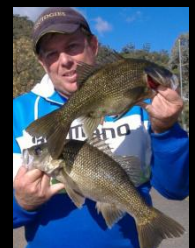

STATE OF ORIGIN

A total state weight average

Teams Event - Lake Glenbawn Saturday 11th and Sunday 12th December

Music, Raffles, Auctions, great prizes on offer
Bring the family and join in the fun.

A host of Bass Pro celebrity Anglers will be available for a chat